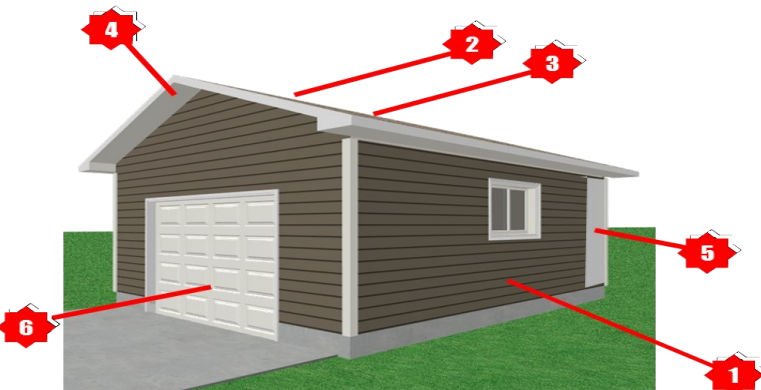

GARAGE KITS MADE EASY AND AFFORDABLE! KITS DE GARAGES - SIMPLES ET ABORDABLES!

20+ MODELS MODÈLES
1-4 BAYS BAIES
5 OPTIONS OPTIONS

INCLUDES BLUEPRINTS & HARDWARE PLANS ET QUINCAILLERIE INCLUS

- ▶ Quality building kits
- ▶ Options always in stock
- ▶ Economical
- ▶ Plans, hardware, delivery included
- ▶ Kits de qualité
- ▶ Options toujours en stock
- ▶ Économiques
- ▶ Plans, quincaillerie, livraison inclus

**Popular options - always in stock
Options populaires - toujours en stock!**

- Insulation kit • Kit d'isolation
- Siding kit • Revêtement
- Drywall Kit • Gypse
- 2X6 Walls • Murs 2X6
- 9 or 10 Ft Walls • Hauteur accrue 9 ou 10 pi.

12X20 fm/de **\$4114.84** 1-bay/1-bale
24X24 fm/de **\$6848.13** 2-bay/2-baies
24X36 fm/de **\$9547.11** 3-bay/3-baies

- Made with top grade materials
- Includes quality windows and doors
- Delivered to your site
- Includes all hardware
- Blueprints also included
- No surprises. No sweat!
- Matériaux de grade supérieur
- Portes et fenêtres de qualité
- Livré à votre site
- Quincaillerie incluse
- Plans inclus
- Pas de surprises. Pas de problèmes!